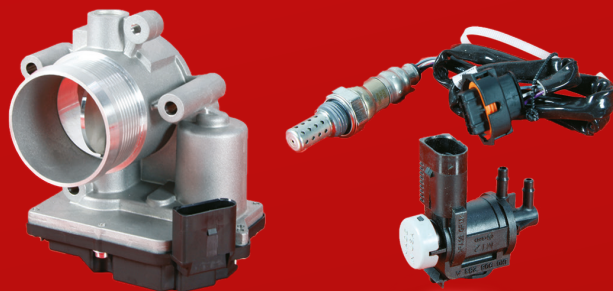

THE COMPLETE RANGE- ELECTRONIC TAKES PRECAUTIONS IN TIME!

metzger
Autoteile

Wide and high quality product range in original equipment manufacturer quality

motor management – amongst others as OE model

- air flow meters with housing
- EGR Valves with seal
- idle control valve
- sensors camshaft position and crankshaft pulse
- throttle flap
- lambda sensors
- exhaust gas temperature sensors
- pressure sensors

RPM speed sensors – amongst others as OE model

- ABS-sensors, ABS-rings
- speed / RPM sensors
- knock sensors